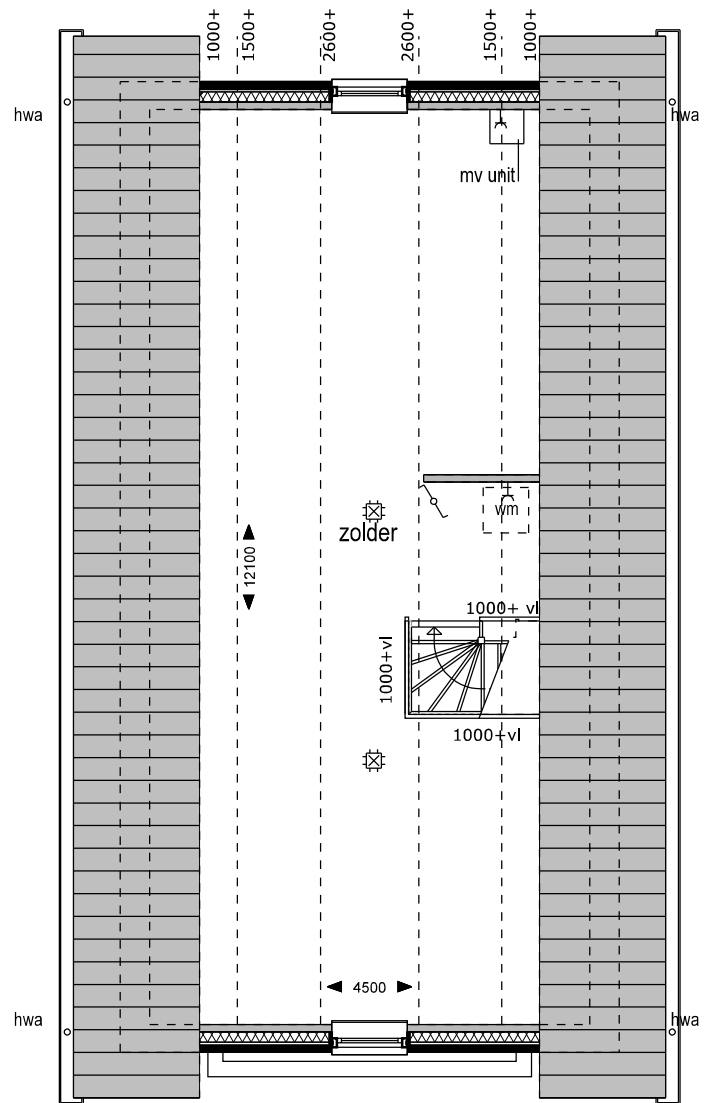

Type C

begane grond

kavel:180

Type C

verdieping

kavel:180

Type C

zolder

kavel:180